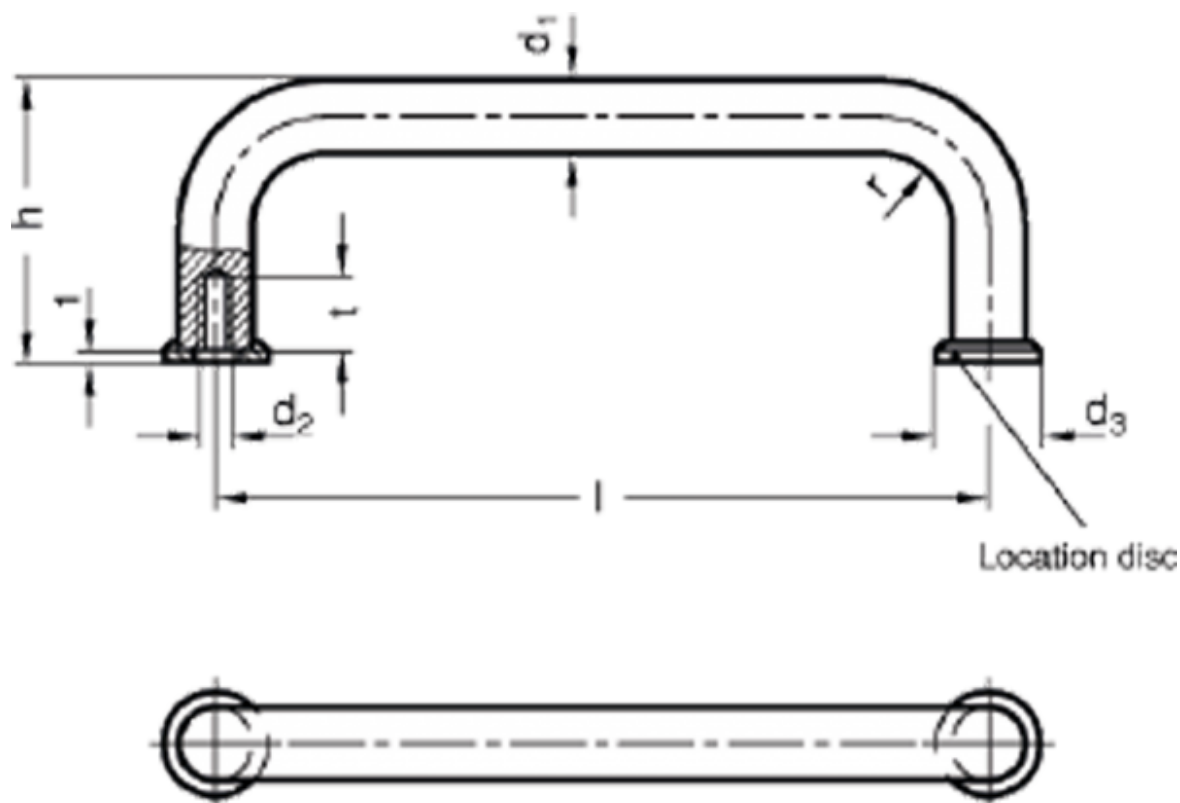

Data Sheet

Article number: 2042512250SW

Description: E+G U-handle GN 425-12-250-SW

Measures

$d_1 = 12$
 $d_2 = M6$
 $d_3 =$
 $h = 51$
 $l = 250$
 $r = 14$
 $t = 12$